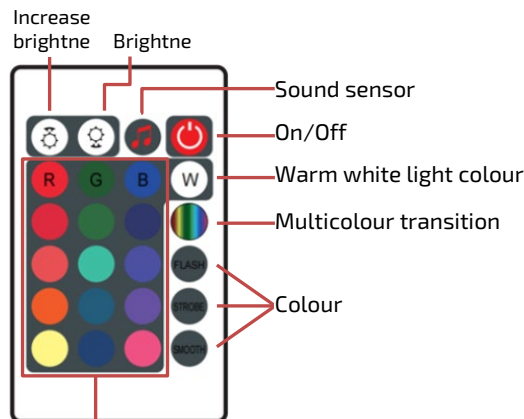

Thank you for purchasing our equipment. These are lights designed for gaming computers. They allow you to select RGB colors (red-green-blue), warm white color or sound sensor activation. Please read this manual carefully and pay attention to the safety warnings and instructions before installing, using or repairing the device. This will ensure not only the protection of persons, but also the long life of the equipment.

TECHNICAL PARAMETERS

Luminous flux	200lm
Chromaticity temperature	3000K, RGB
Power	USB
Degree of coverage	IP20
Dimension of one light	250 x 30 x 40 mm
Cable length	180 cm

INSTALLATION OF EQUIPMENT

1. Insert the base into the hole on the bottom or side of each device.
2. Place the device in the selected location.
3. Plug the USB connector into the USB socket to power the device.
4. Use the remote control to adjust the colour/mode of the light.

NOTE: Remember that the infrared receiver must be visible to the controller.

DESCRIPTION OF THE CONTROLLER

NOTICE

- Do not place the device on objects or locations that are sources of heat, direct sunlight, locations with significant airflow and temperature changes.
- Do not expose the device to the outdoors or water.
- When cleaning, use a dry cloth.
- Do not disassemble or repair the equipment. Repairs must only be carried out by the manufacturer's service centre.
- In case of any malfunction, do not use the device.

The light source of this luminaire is non-replaceable, at the end of its service life the entire luminaire must be replaced and disposed of in a designated place. This product contains a light source that for design reasons cannot be removed for verification and therefore the entire product is considered a light source. The power cord cannot be replaced if damaged, the unit must no longer be used.

The product has been issued with a CE declaration of conformity in accordance with the applicable regulations.

On request from the manufacturer: info@solight.cz, or downloadable from www.solight.cz/en.