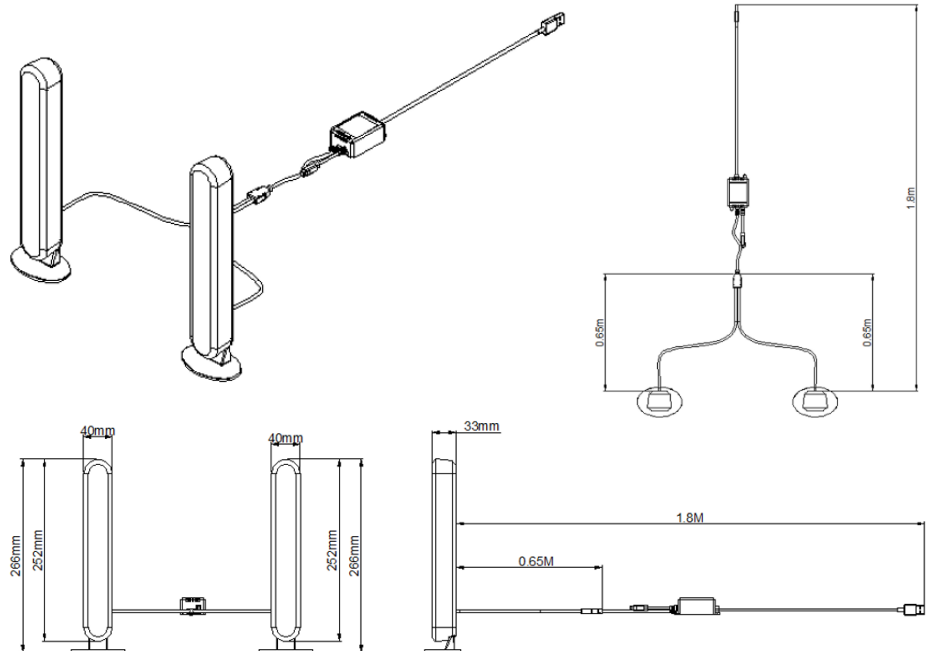

Thank you for purchasing our equipment. These are lights designed for gaming computers. They allow you to select RGB colors (red-green-blue), warm white color or sound sensor activation. Please read this manual carefully and pay attention to the safety warnings and instructions before installing, using or repairing the device. This will ensure not only the protection of persons, but also the long life of the equipment.

TECHNICAL PARAMETERS

Luminous flux	200lm
Chromaticity temperature	3000K, RGB
Power	USB
Degree of coverage	IP20
Dimension of one light	250 x 30 x 40 mm
Cable length	180 cm

INSTALLATION OF EQUIPMENT

1. Insert the base into the hole on the bottom or side of each device.
2. Place the device in the selected location.
3. Plug the USB connector into the USB socket to power the device.
4. Use the remote control to adjust the colour/mode of the light.

NOTE: Remember that the infrared receiver must be visible to the controller.

DESCRIPTION OF THE CONTROLLER

NOTICE

- Do not place the device on objects or locations that are sources of heat, direct sunlight, locations with significant airflow and temperature changes.
- Do not expose the device to the outdoors or water.
- When cleaning, use a dry cloth.
- Do not disassemble or repair the equipment. Repairs must only be carried out by the manufacturer's service centre.
- In case of any malfunction, do not use the device.

The light source of this luminaire is non-replaceable, at the end of its service life the entire luminaire must be replaced and disposed of in a designated place. This product contains a light source that for design reasons cannot be removed for verification and therefore the entire product is considered a light source. The power cord cannot be replaced if damaged, the unit must no longer be used.

The product has been issued with a CE declaration of conformity in accordance with the applicable regulations.

On request from the manufacturer: info@solight.cz, or downloadable from www.solight.cz/en.